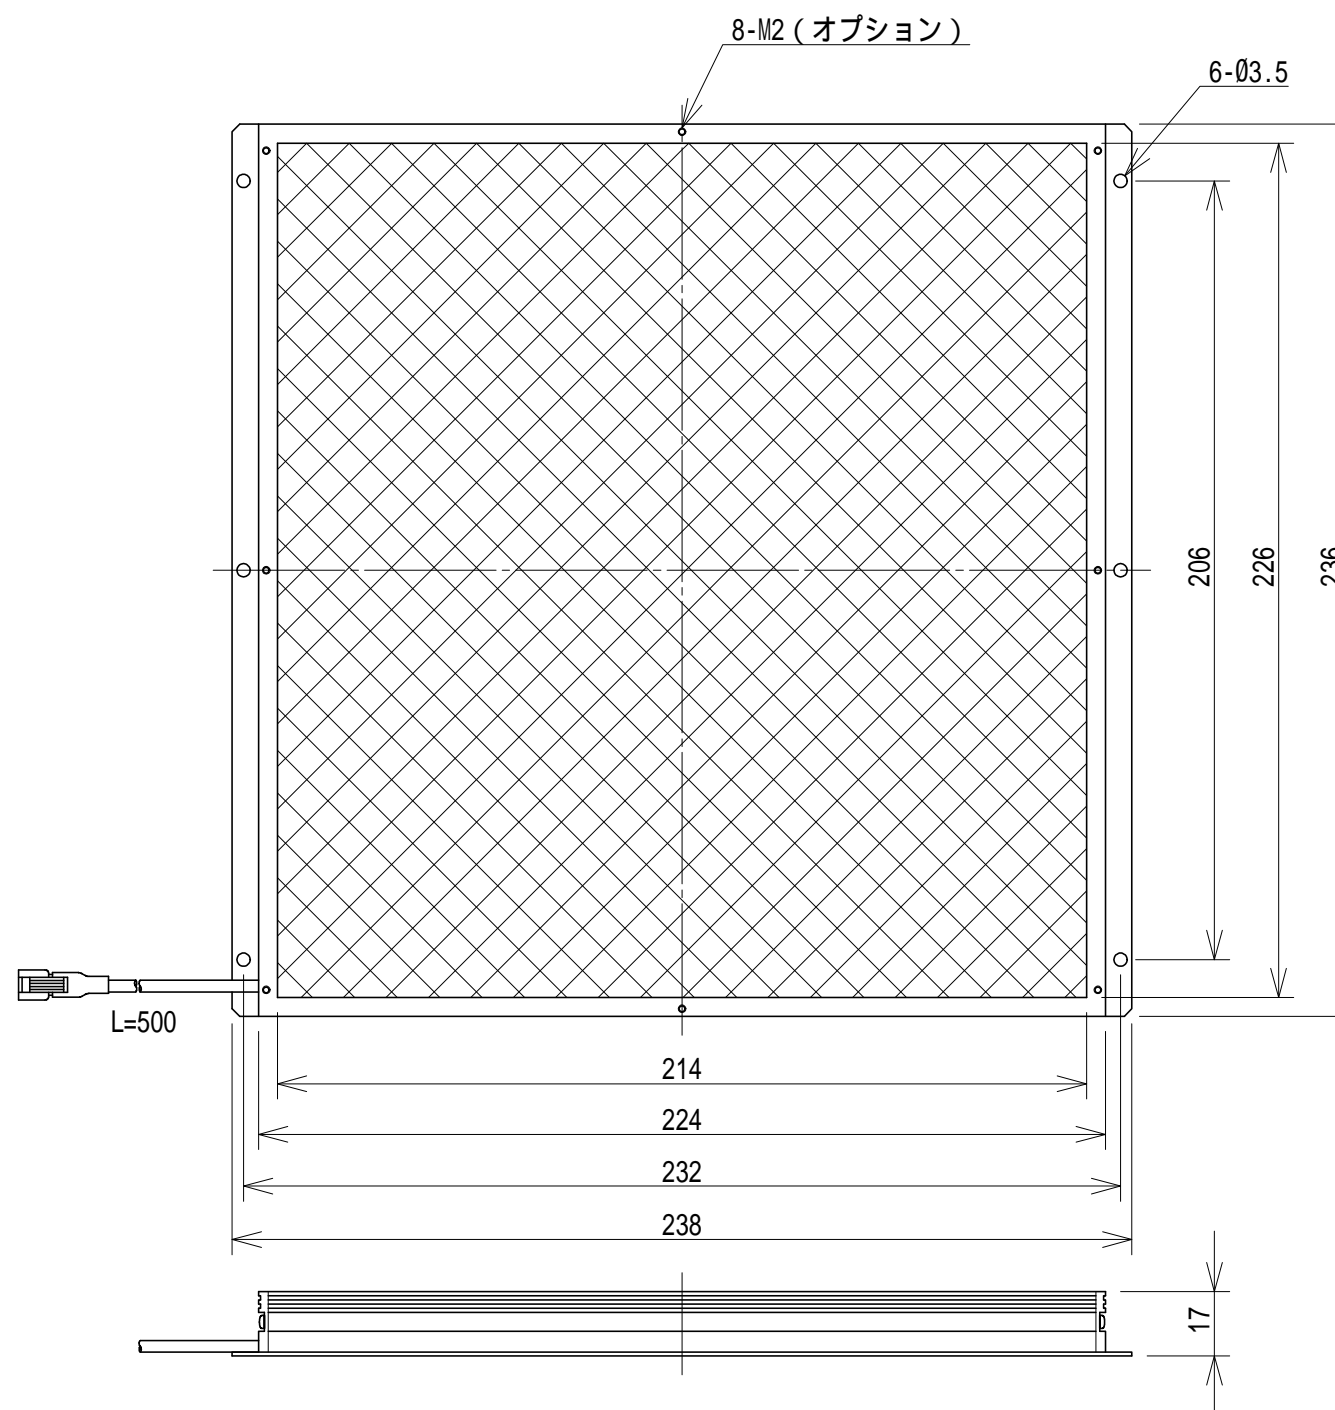

### Surface Mount Back Light

HHMA-214/226 -24 [High-uniformity(高均一) model]

HHMA-214/226 -V-24 [Narrow-angle(狭角配光) model]

\* Only 24V USE

\* Electric Power Consumption 48W(White)

39W(Red)

44W(Blue)

(Note) Please do not remove the tags attached to the product.  
Light-emitting part during lighting, please do not look directly.

(注) 製品に取り付けられているタグは外さないでください

点灯中の発光部は、直視しないでください

| color  |
|--------|
| White  |
| W - 24 |
| Red    |
| R - 24 |
| Blue   |
| B - 24 |

|                          |
|--------------------------|
| High-uniformity<br>model |
| Narrow-angle<br>model    |